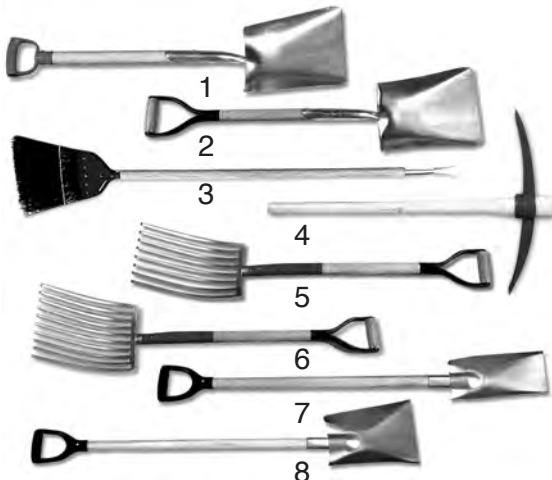

Tie & Timber Tools

Key	Description	Weight Lbs.	Jaw Opening
1	Timber Bar	17	–
2	Nipping Bar	18	–
3	Nipping Fork	17	–
4	Adze with Handle	8	–
5	Tie Plug Punch	7	–
6	Tamping Bar	15	–
7	Hexagonal Telegraph Digging Bar	28	–
8	Skidding Tongs	10	21"
9	Two-Man Timber Tong	12	15-1/2"
10	Timber Dragging Tongs	15	20"
11	Tie Carrier (Crane Type)	37	19"
12	Timber Carrier (Crane Type)	51	29"
13	Aluminum Tie Tong With Replaceable Tips	9	15-1/2"
14	One-Man Tie Tongs	10	15-1/2"

Ballast Tools

Key	Description	Weight Lbs.
1	Ballast Shovel (Steel Handle)	10
2	Ballast Shovel (Wood Handle)	8
3	Switch Broom (Polypropylene Bristles)	5
4	Clay Pick	8
5	Ballast Fork (8 Tines)	6
6	Ballast Fork (10 Tines)	7
7	Aluminum Shovel (5-3/4" Blade)	2.6
8	Aluminum Shovel (9-1/4" Blade)	3.5