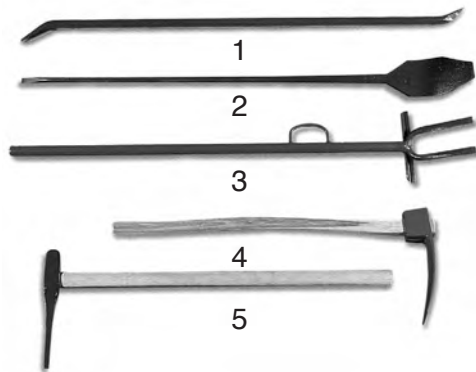

Tie & Timber Tools

Key	Description	Weight Lbs.	Jaw Opening
1	Timber Bar	17	–
2	Nipping Bar	18	–
3	Nipping Fork	17	–
4	Adze with Handle	8	–
5	Tie Plug Punch	7	–
6	Tamping Bar	15	–
7	Hexagonal Telegraph Digging Bar	28	–
8	Skidding Tongs	10	21"
9	Two-Man Timber Tong	12	15-1/2"
10	Timber Dragging Tongs	15	20"
11	Tie Carrier (Crane Type)	37	19"
12	Timber Carrier (Crane Type)	51	29"
13	Aluminum Tie Tong With Replaceable Tips	9	15-1/2"
14	One-Man Tie Tongs	10	15-1/2"

Ballast Tools

Key	Description	Weight Lbs.
1	Ballast Shovel (Steel Handle)	10
2	Ballast Shovel (Wood Handle)	8
3	Switch Broom (Polypropylene Bristles)	5
4	Clay Pick	8
5	Ballast Fork (8 Tines)	6
6	Ballast Fork (10 Tines)	7
7	Aluminum Shovel (5-3/4" Blade)	2.6
8	Aluminum Shovel (9-1/4" Blade)	3.5